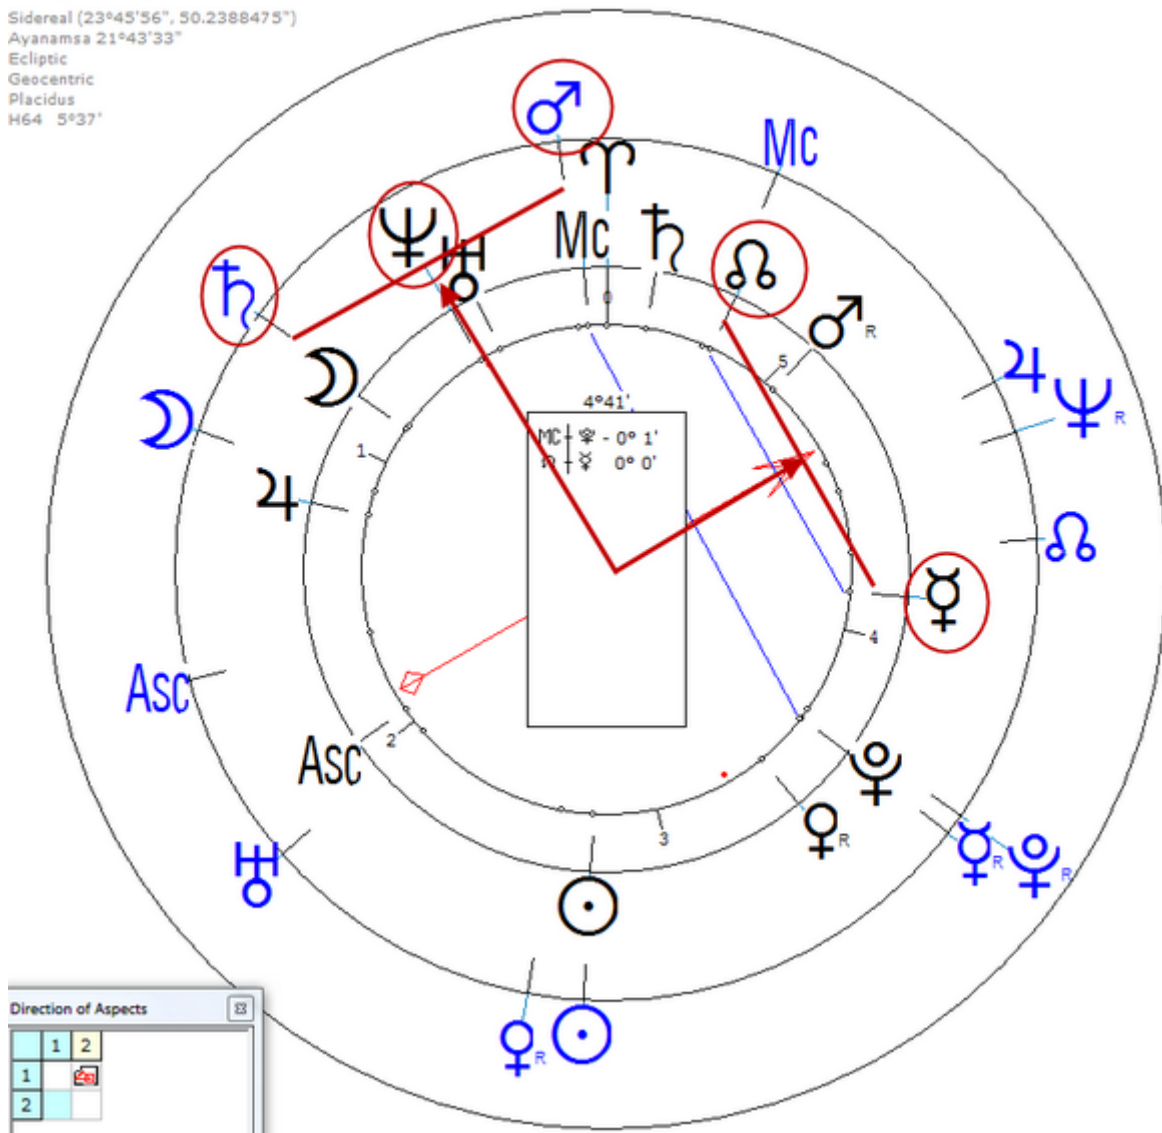

Krupp, Alfred Friedrich

17 February 1854 at 05:00 (= 05:00 AM)Essen, Germany, 51n28, 7e01

German steel manufacturer of the company Krupp.

<https://www.astro.com/astro-databank/Krupp,_Alfred_Friedrich>

On 22 November 1902, Krupp committed suicide.

Solar Return (Harmonic 64)

Solar $\♂/\hbar = \text{♀}_n/\text{♁}_n$

Solar $\text{♃} = \text{♃}_n/\text{♀}_n$

Krupp, Alfred Friedrich
17 February 1854 Fri 5:00 (GMT+0:31:48) 52n43 7e57
Essen, Germany

Sidereal (23°45'56", 50.2388475")
Ayanamsa 21°43'33"
Ecliptic
Geocentric
Placidus
H64 5°37'